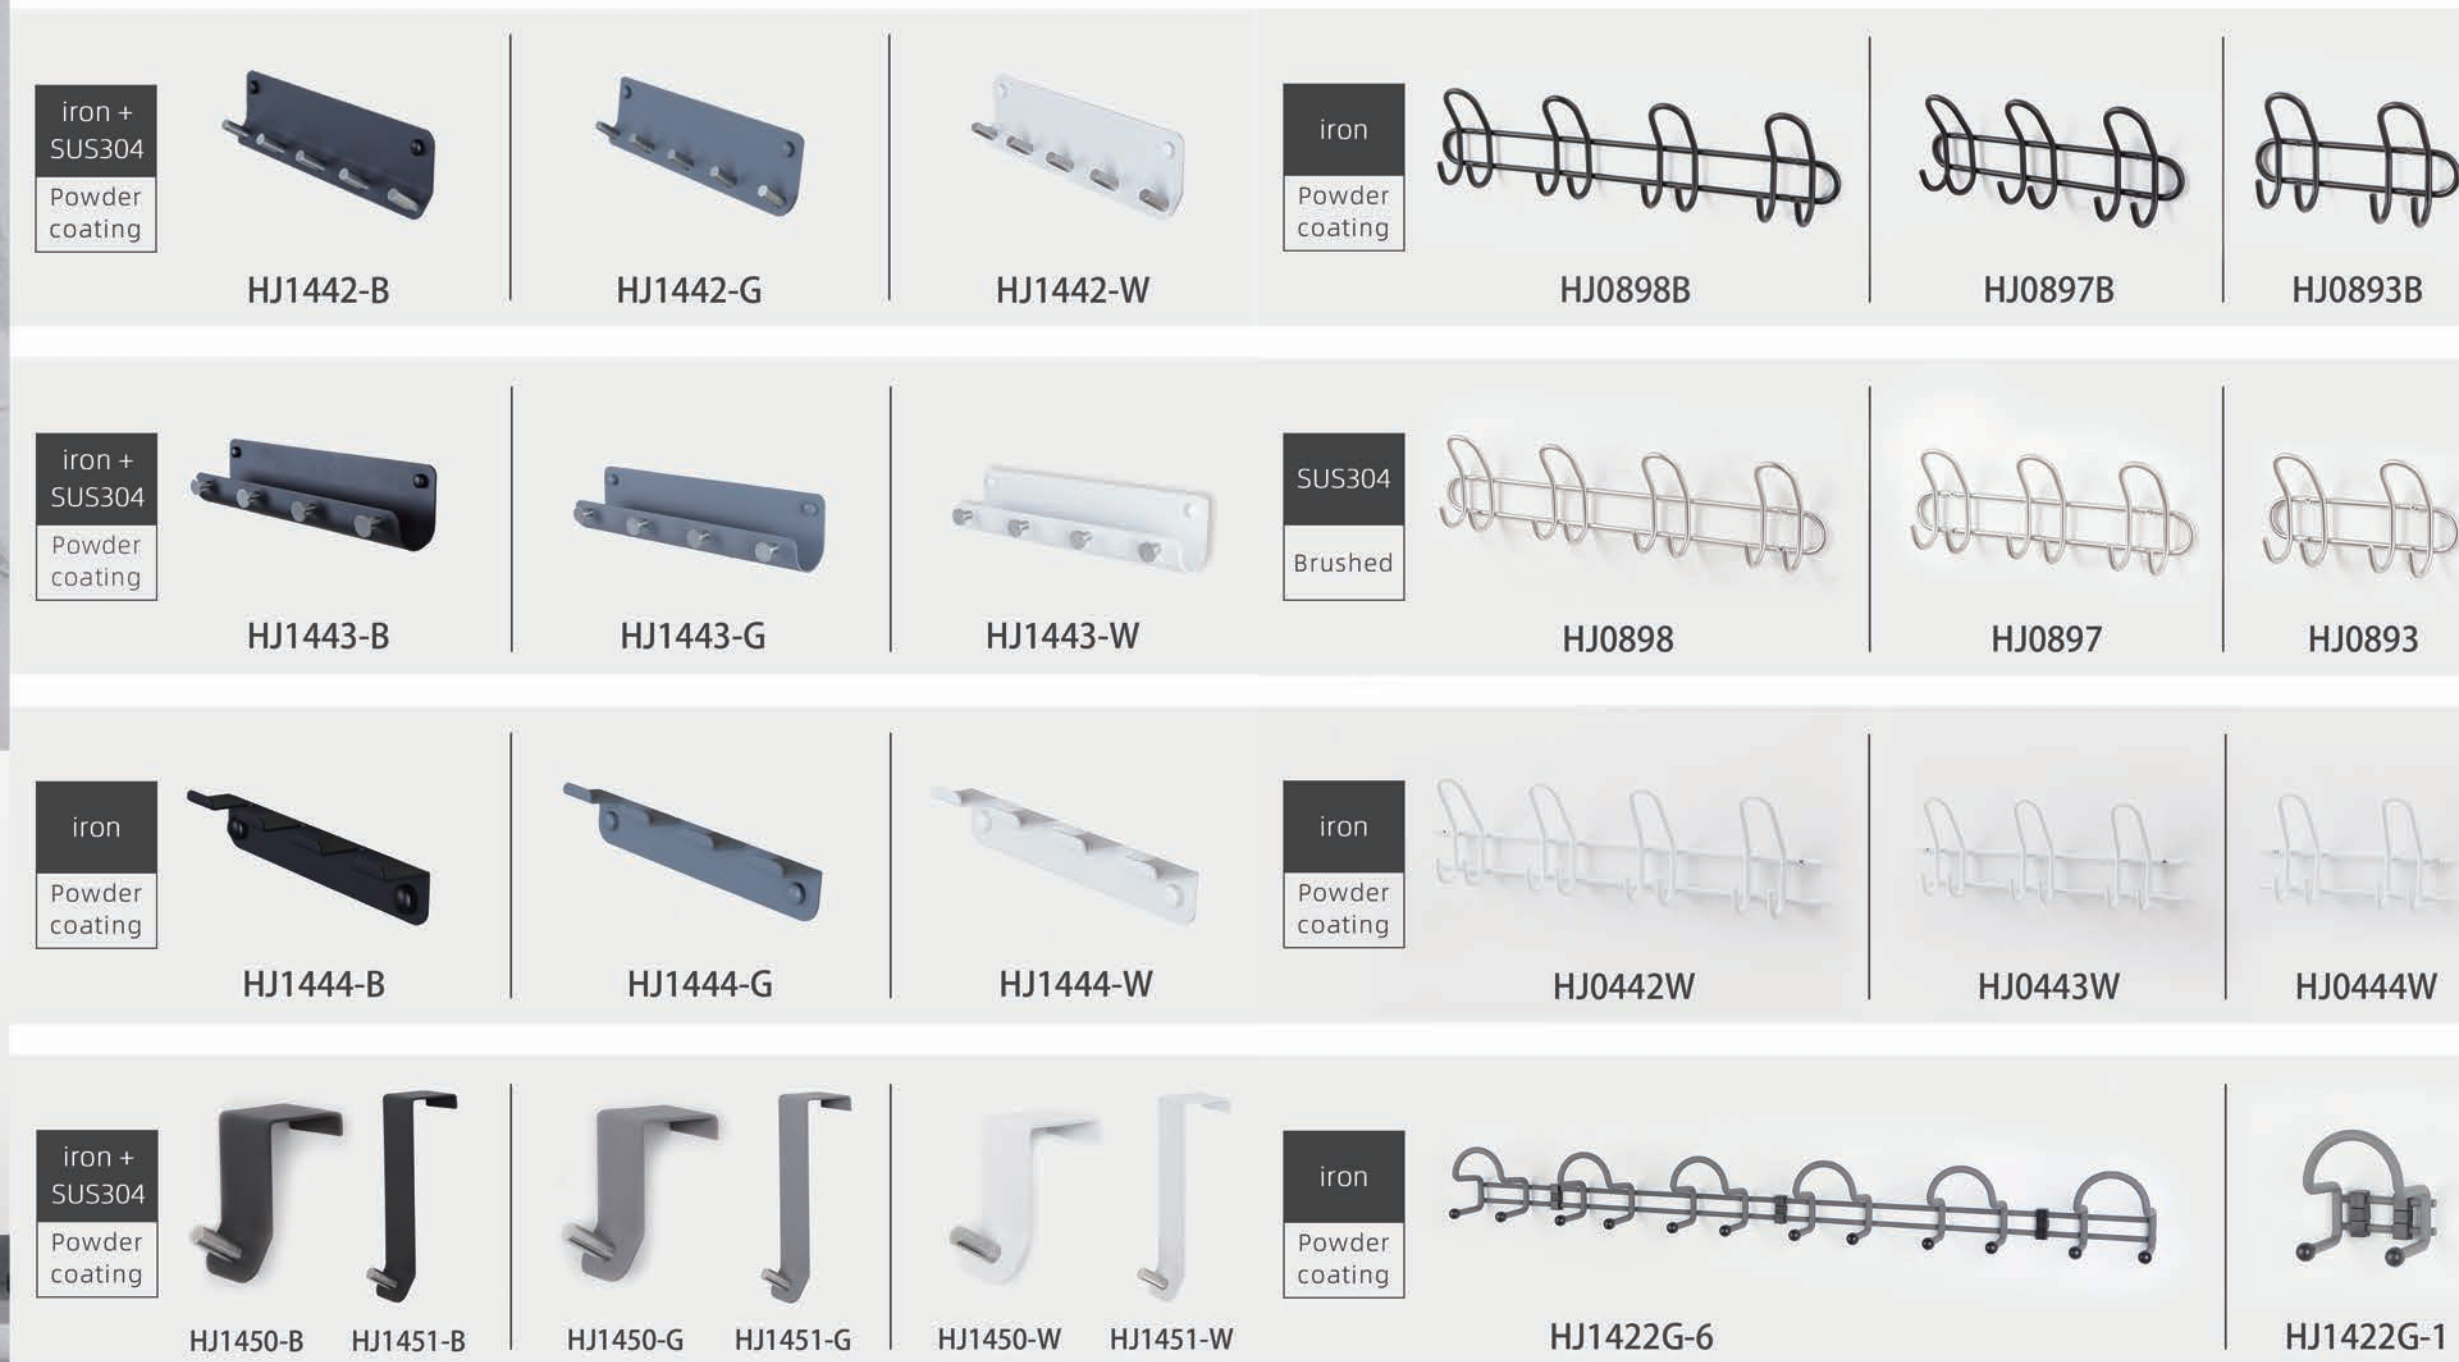

### New arrivals

Smart minimalist design, suitable for all kinds of household style matching .Create a different high-end & fashionable bathroom life for every home.

Tips: Decorative cover optional,Polished Stainless/Brushed Stainless/Brass/White/Black