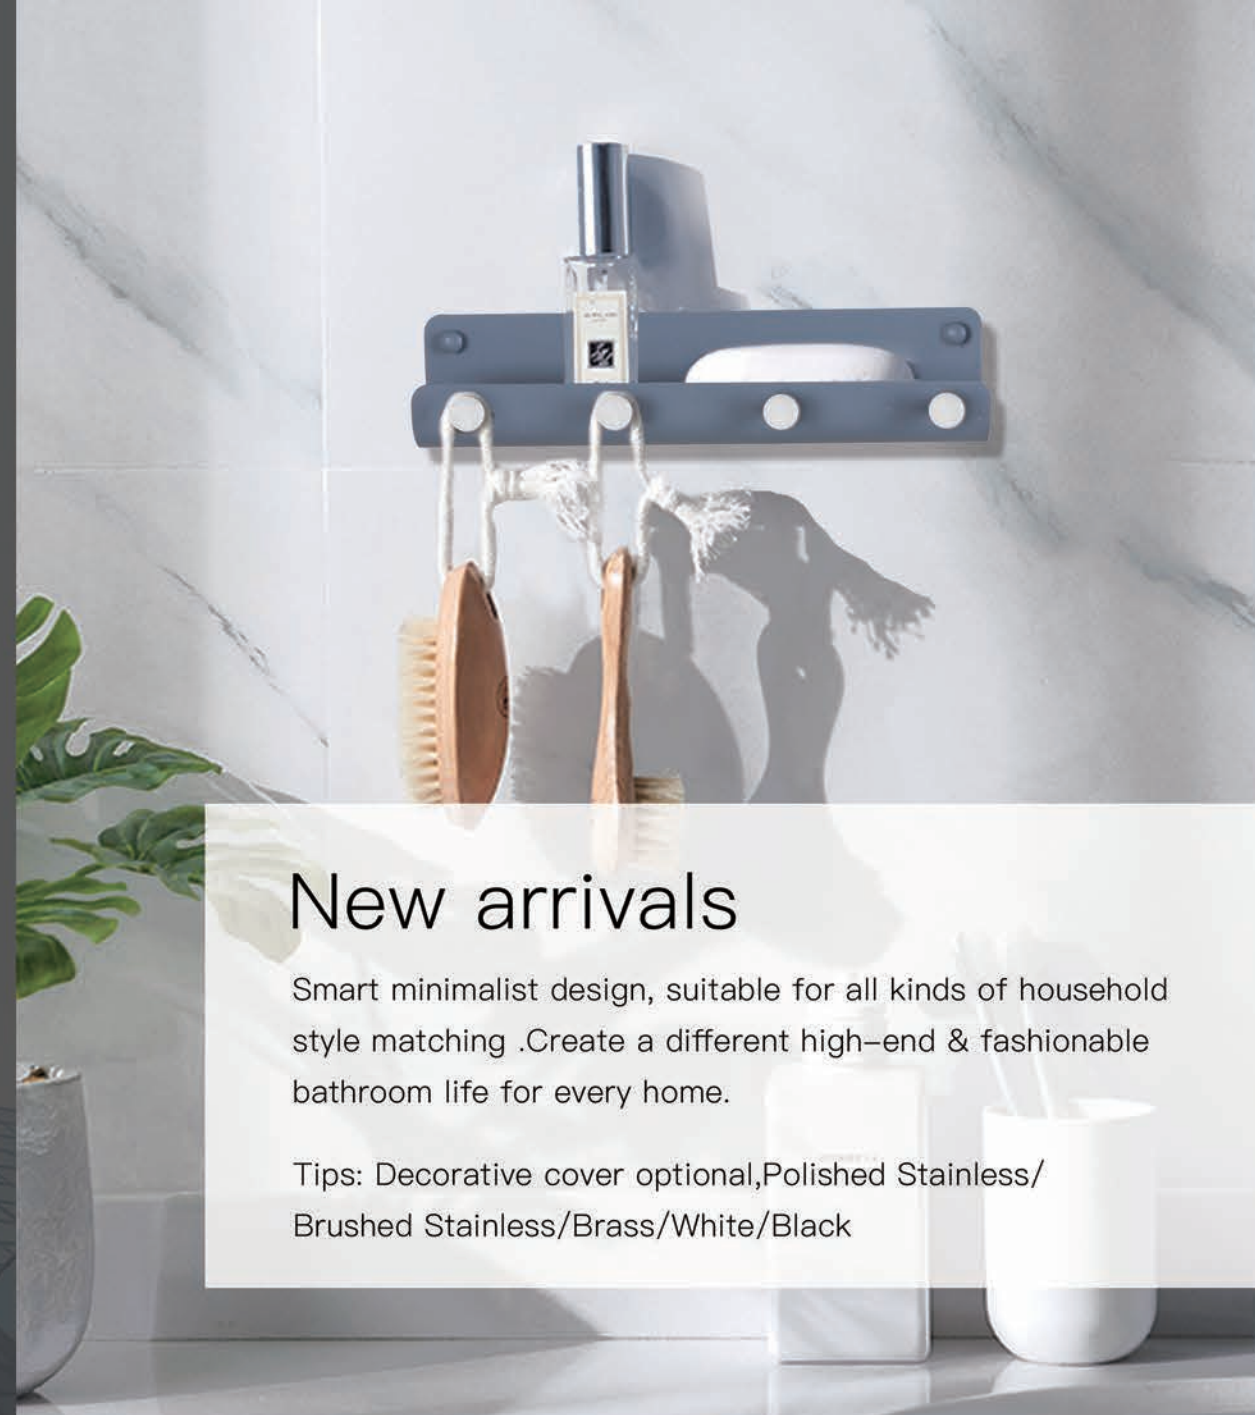

COMPANY PROFILE

Guangzhou Huajian Hardware Products CO.,LTD was founded in 1998 as an ODM company & factory who wanted to design and produce excellent hardware products with high quality. Thanks to rich experience and serious work attitude of our workers, high level items can be always kept offering to our customers to meet current needs of market. Today, we develop huge cooperation net with our customers all over Europe.

We depend on the scientific management & well credit standing. Insist on taking the high quality & reasonable price, as well as punctual delivery as our principle.

The satisfaction, trust and long-term support of our business partners that we have won is a major success of company. We will keep trying to do it so and even better.

Any unclear of our products, please feel free to contact us.

New arrivals

Smart minimalist design, suitable for all kinds of household style matching .Create a different high-end & fashionable bathroom life for every home.

Tips: Decorative cover optional,Polished Stainless/Brushed Stainless/Brass/White/Black